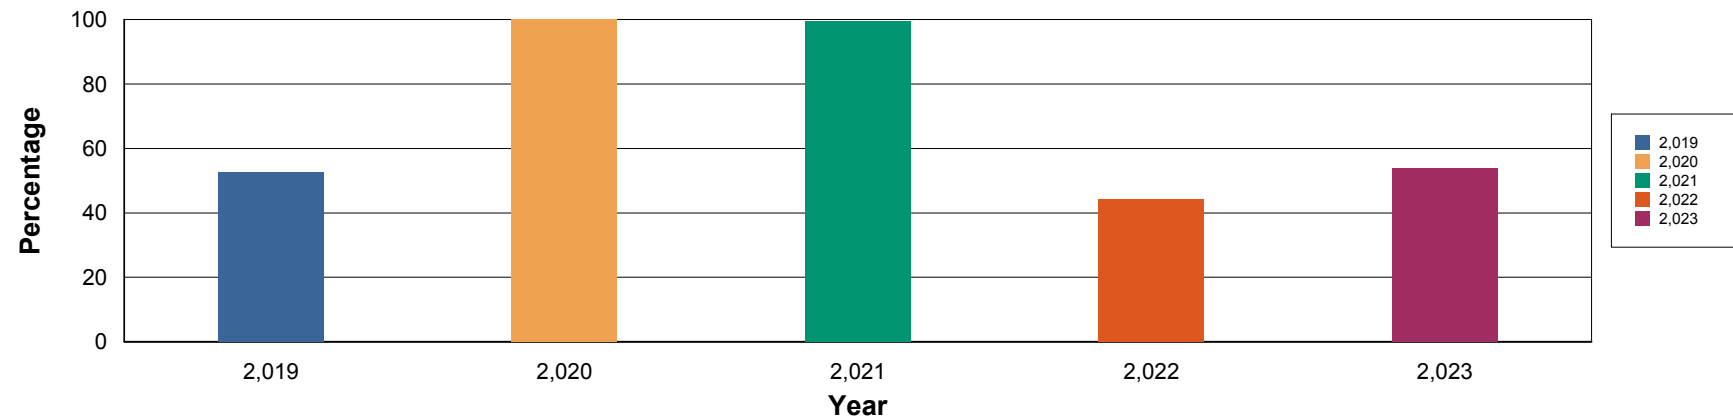

BOARD OF INTERMEDIATE AND SECONDARY EDUCATION GUJRANWALA

SECONDARY SCHOOL CERTIFICATE SECOND ANNUAL EXAMINATION, 2023

OVERALL COMPARATIVE STATEMENT OF PASS PERCENTAGE OF LAST FIVE YEARS

YEAR	APPLIED	APPEARED	PASS	PERCENTAGE
OVERALL PASS % (2018)	16625	16243	8947	55.08
OVERALL PASS % (2019)	18802	18244	10313	56.53
OVERALL PASS % (2020)	19312	18810	7385	39.26
OVERALL PASS % (2022)	30162	29204	10690	36.60
OVERALL PASS % (2023)	19522	18925	9695	51.23

Year Wise Graph of Pass Percentage